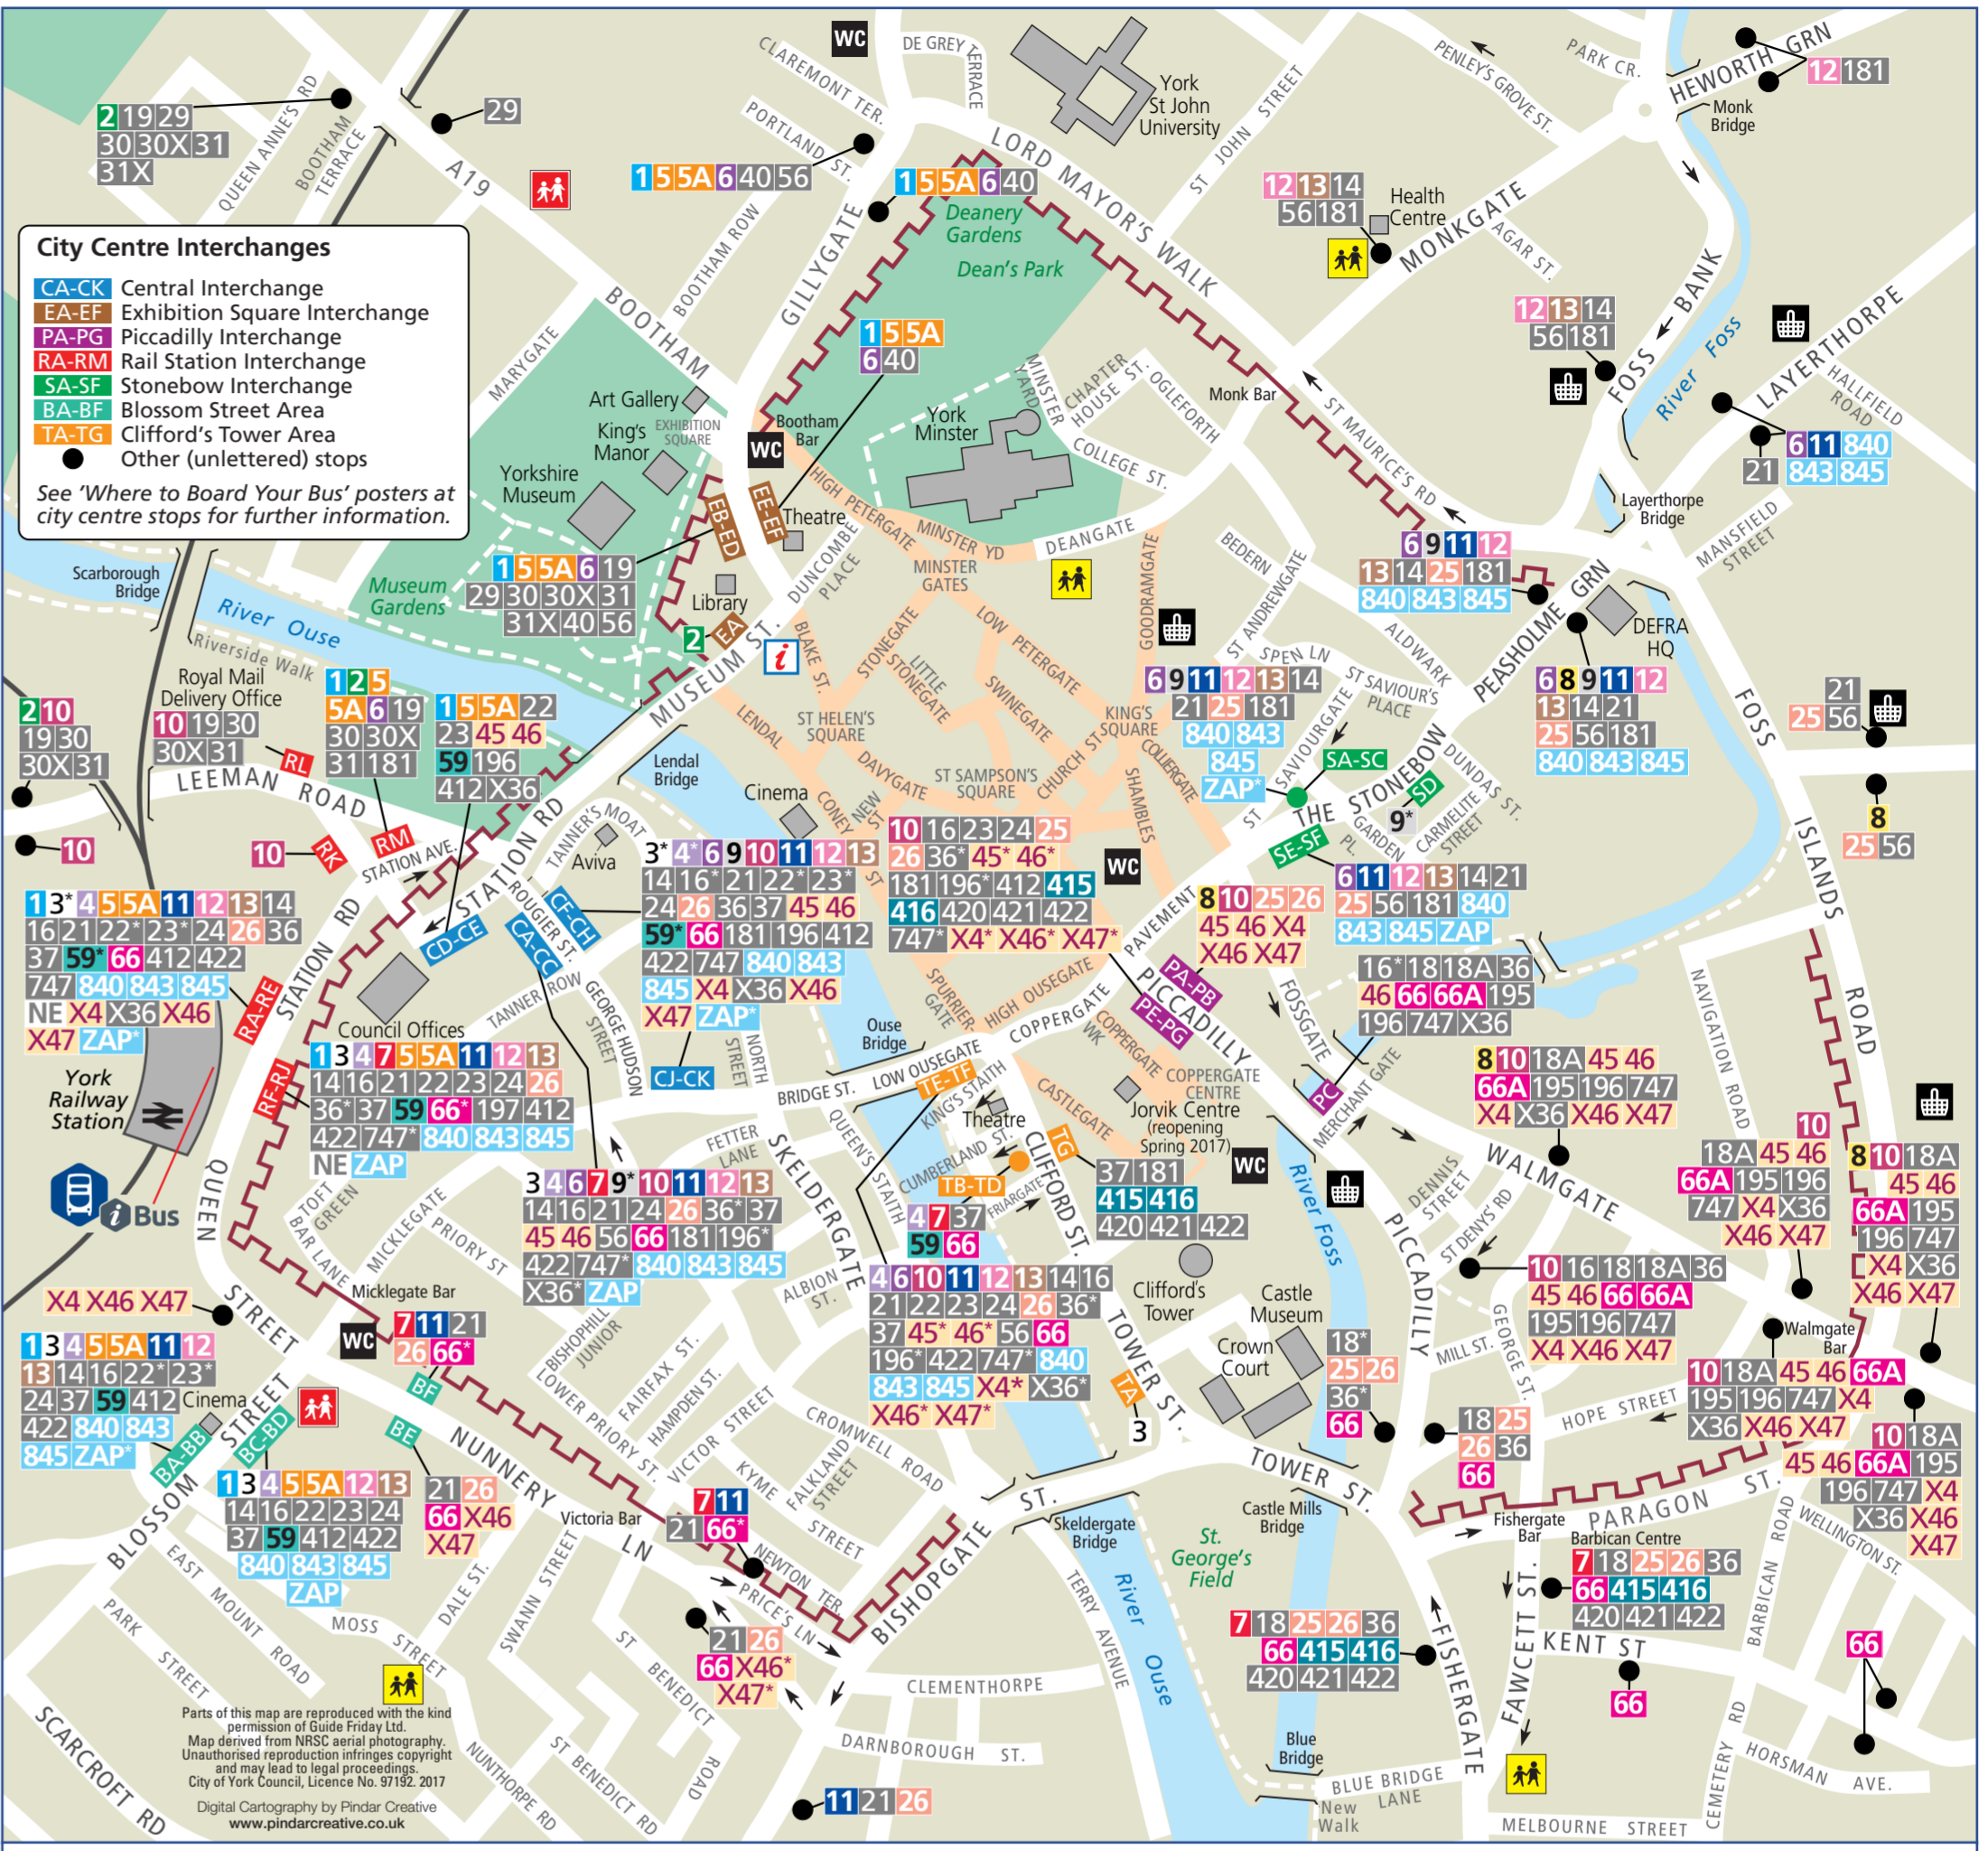

York Bus Route Map

City Centre Interchanges

- CA-CK Central Interchange
- EA-EF Exhibition Square Interchange
- PA-PG Piccadilly Interchange
- RA-RM Rail Station Interchange
- SA-SF Stonebow Interchange
- BA-BF Blossom Street Area
- TA-TG Clifford's Tower Area
- Other (unlettered) stops

See 'Where to Board Your Bus' posters at city centre stops for further information.

Where to board your bus in York City Centre

- Key to services**
- 1 First Blue Line
 - 2 First Green Line
 - 3 First White Line
 - 4 First Orange Line
 - 5, 5A First Purple Line
 - 6 First Red Line
 - 7 First Yellow Line
 - 8 First Silver Line
 - 9 FTY Claret Line
 - 10 First Indigo Line
 - 11 First Pink Line
 - 12 CB Brown Line
 - 13 Arriva
 - 14, 15, 16, 17, 18, 19, 20, 21, 22, 23, 24, 25, 26, 27, 28, 29, 30, 31, 32, 33, 34, 35, 36, 37, 38, 39, 40, 41, 42, 43, 44, 45, 46, 47, 48, 49, 50, 51, 52, 53, 54, 55, 56, 57, 58, 59, 60, 61, 62, 63, 64, 65, 66, 67, 68, 69, 70, 71, 72, 73, 74, 75, 76, 77, 78, 79, 80, 81, 82, 83, 84, 85, 86, 87, 88, 89, 90, 91, 92, 93, 94, 95, 96, 97, 98, 99, 100
 - 415, 416 Arriva MAX
 - 840, 843 Coastliner
 - 845, ZAP CityZap
 - 45, 46, X4, X46, X47 EYMS
- Less frequent services: 14, 16, 18, 18A, 19, 20, 21, 22, 23, 24, 29, 30, 30X, 31, 31X, 36, 37, 40, 56, 181, 195, 196, 197, 412, 420, 421, 422, 747, NE (National Express)
- Variations to frequent route
 * Asterisk denotes setting down only
 (S) Bus and visitor information point
- Express service - does not stop here
 (S) School/College journeys only
 FTY First / Transdev York
 CB ConnexionsBuses