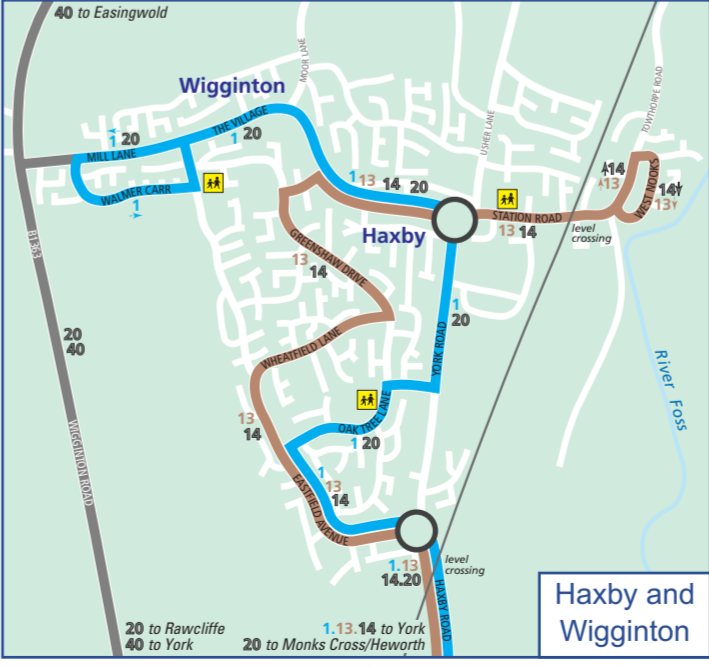

York Bus Route Map

City Centre Interchanges

- CA-CK Central Interchange
- EA-EF Exhibition Square Interchange
- PA-PG Piccadilly Interchange
- RA-RM Rail Station Interchange
- SA-SF Stonebow Interchange
- BA-BF Blossom Street Area
- TA-TG Clifford's Tower Area
- Other (unlettered) stops

See 'Where to Board Your Bus' posters at city centre stops for further information.

Where to board your bus in York City Centre

- Key to services**
- 1 First Blue Line
 - 2 First Green Line
 - 3 First White Line
 - 4 First Orange Line
 - 5, 5A First Purple Line
 - 6 First Red Line
 - 7 First Yellow Line
 - 8 First Silver Line
 - 9 FTY Claret Line
 - 10 First Indigo Line
 - 11 First Pink Line
 - 12 CB Brown Line
 - 13 Arriva
 - 14, 15, 16, 17, 18, 19, 20, 21, 22, 23, 24, 25, 26, 27, 28, 29, 30, 31, 32, 33, 34, 35, 36, 37, 38, 39, 40, 41, 42, 43, 44, 45, 46, 47, 48, 49, 50, 51, 52, 53, 54, 55, 56, 57, 58, 59, 60, 61, 62, 63, 64, 65, 66, 67, 68, 69, 70, 71, 72, 73, 74, 75, 76, 77, 78, 79, 80, 81, 82, 83, 84, 85, 86, 87, 88, 89, 90, 91, 92, 93, 94, 95, 96, 97, 98, 99, 100
 - 415, 416 Arriva MAX
 - 840, 843 Coastliner
 - 845, ZAP CityZap
 - 45, 46, X4, X46, X47 EYMS
- Less frequent services: 14, 16, 18, 18A, 19, 20, 21, 22, 23, 24, 29, 30, 30X, 31, 31X, 36, 37, 40, 56, 181, 195, 196, 197, 412, 420, 421, 422, 747, NE (National Express)
- Variations to frequent route
 * Asterisk denotes setting down only
 (S) Bus and visitor information point
- Express service - does not stop here
 (S) School/College journeys only
 FTY First / Transdev York
 CB ConnexionsBuses