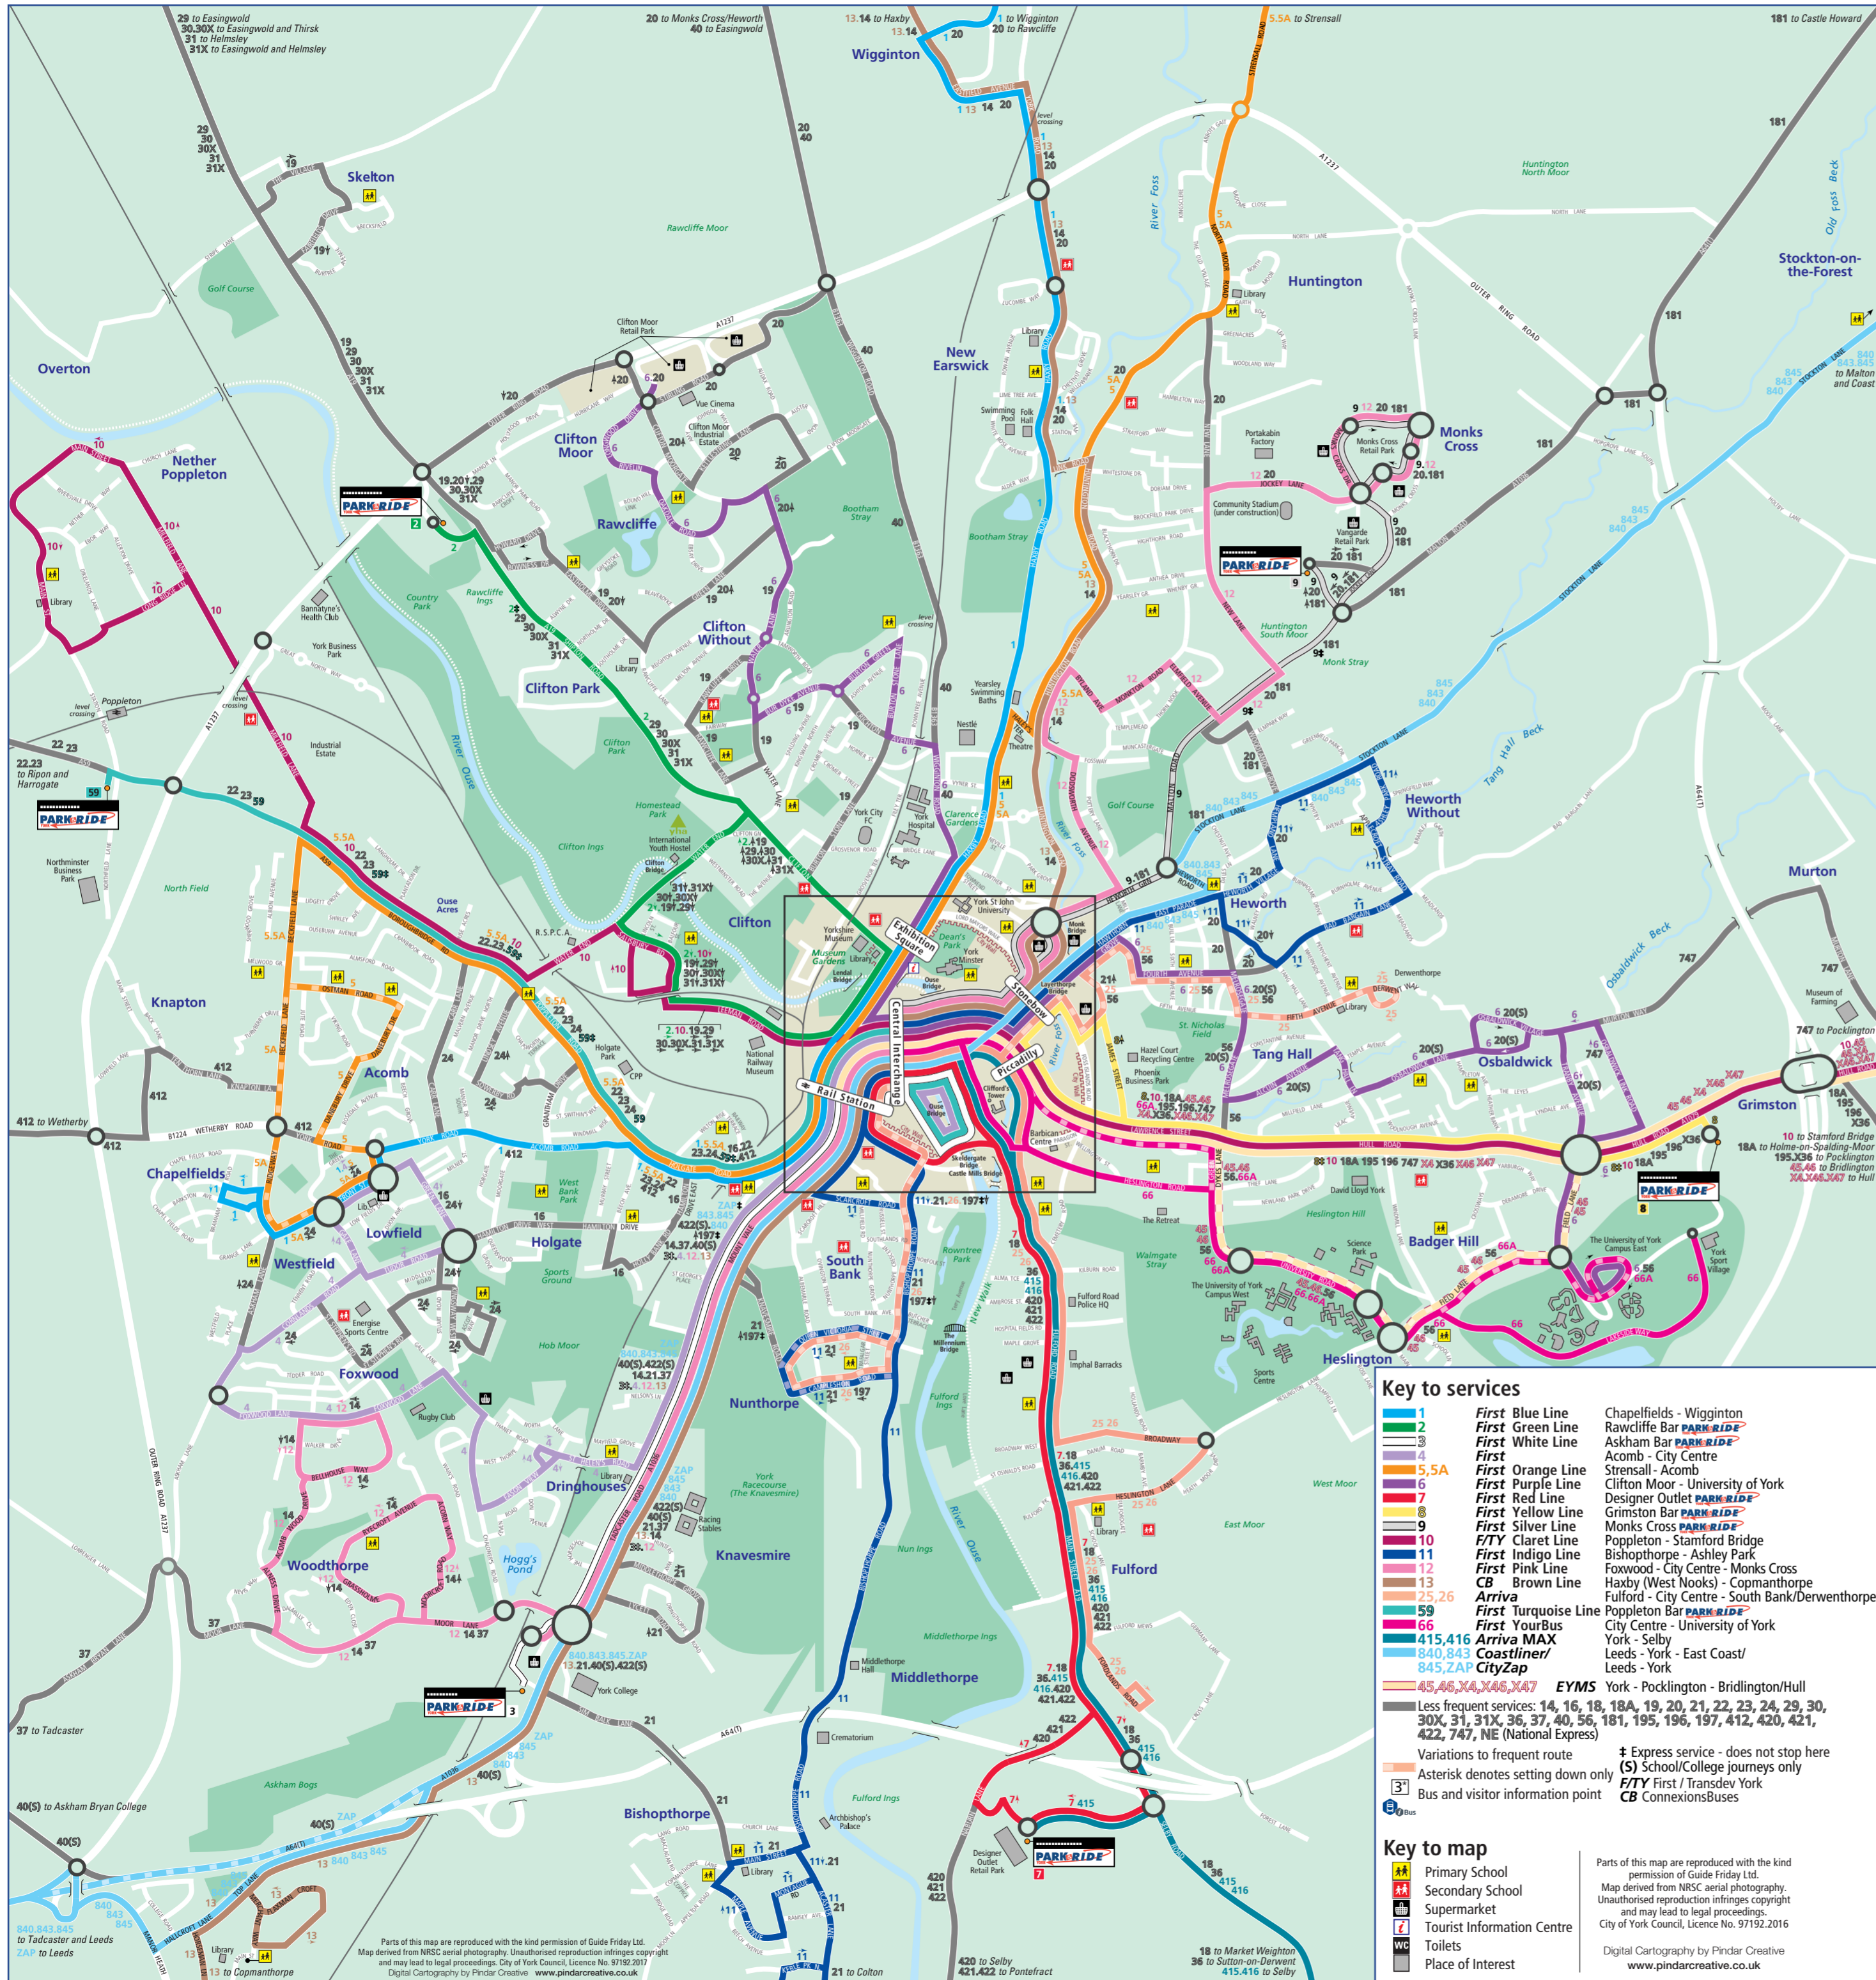

York Bus Route Map

City Centre Interchanges

- CA-CK Central Interchange
- EA-EF Exhibition Square Interchange
- PA-PG Piccadilly Interchange
- RA-RM Rail Station Interchange
- SA-SF Stonebow Interchange
- BA-BF Blossom Street Area
- TA-TG Clifford's Tower Area
- Other (unlettered) stops

See 'Where to Board Your Bus' posters at city centre stops for further information.

Where to board your bus in York City Centre

- Key to services**
- 1 First Blue Line
 - 2 First Green Line
 - 3 First White Line
 - 4 First Orange Line
 - 5, 5A First Purple Line
 - 6 First Red Line
 - 7 First Yellow Line
 - 8 First Silver Line
 - 9 FTY Claret Line
 - 10 First Indigo Line
 - 11 First Pink Line
 - 12 CB Brown Line
 - 13 Arriva
 - 14, 15, 16, 17, 18, 19, 20, 21, 22, 23, 24, 25, 26, 27, 28, 29, 30, 31, 32, 33, 34, 35, 36, 37, 38, 39, 40, 41, 42, 43, 44, 45, 46, 47, 48, 49, 50, 51, 52, 53, 54, 55, 56, 57, 58, 59, 60, 61, 62, 63, 64, 65, 66, 67, 68, 69, 70, 71, 72, 73, 74, 75, 76, 77, 78, 79, 80, 81, 82, 83, 84, 85, 86, 87, 88, 89, 90, 91, 92, 93, 94, 95, 96, 97, 98, 99, 100
 - 415, 416 Arriva MAX
 - 840, 843 Coastliner
 - 845, ZAP CityZap
 - 45, 46, X4, X46, X47 EYMS
- Less frequent services: 14, 16, 18, 18A, 19, 20, 21, 22, 23, 24, 29, 30, 30X, 31, 31X, 36, 37, 40, 56, 181, 195, 196, 197, 412, 420, 421, 422, 747, NE (National Express)
- Variations to frequent route
 * Asterisk denotes setting down only
 (S) Bus and visitor information point
- Express service - does not stop here
 (S) School/College journeys only
 FTY First / Transdev York
 CB ConnexionsBuses