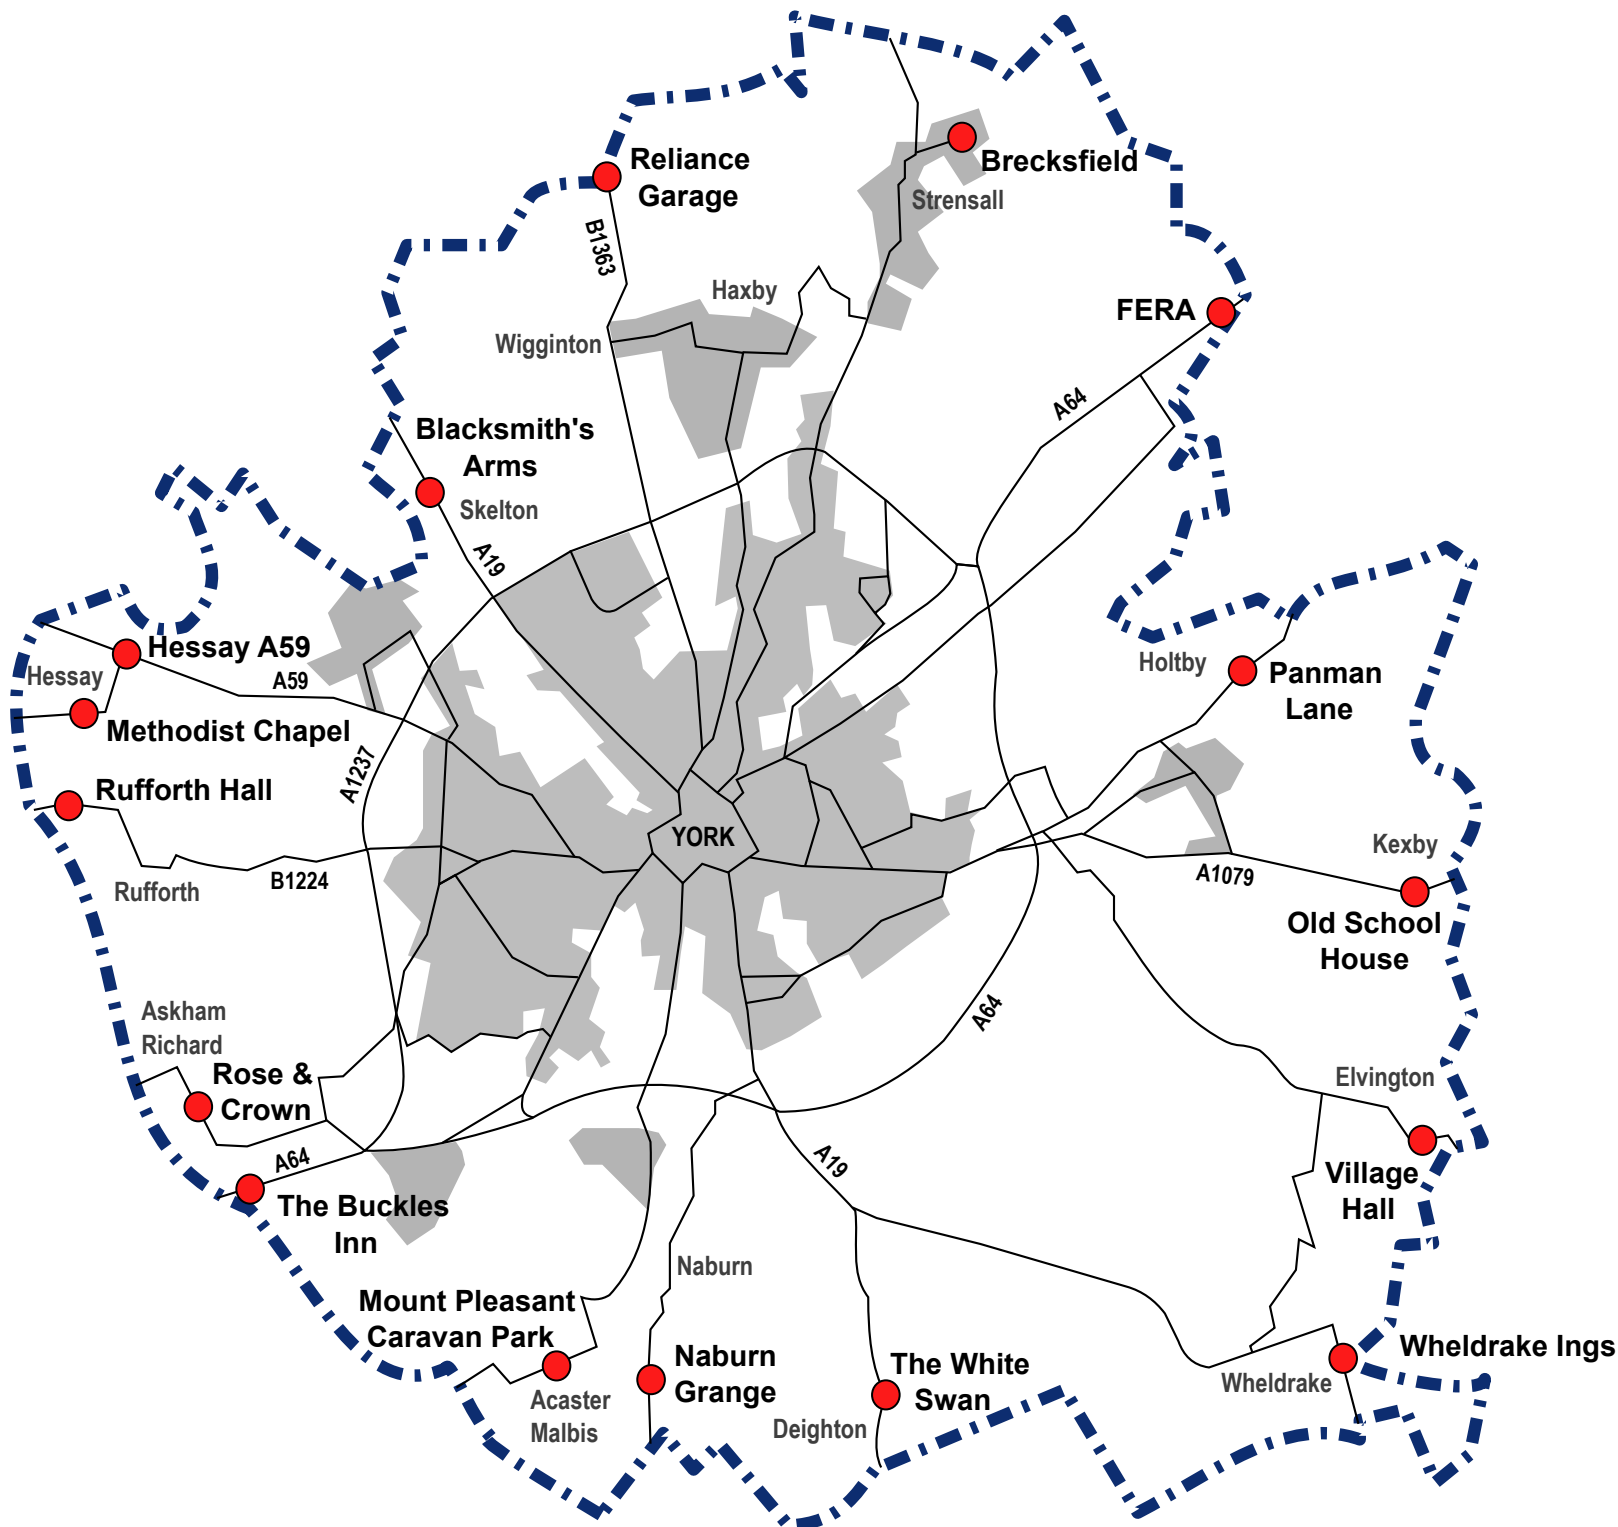

N  
↑  
Not to scale

# York Boundary Bus Stops

This map is based upon the Ordnance Survey mapping with the permission of the Controller of Her Majesty's Stationery Office, (c) Crown Copyright. Unauthorised reproduction infringes Crown copyright and may lead to prosecution or civil proceedings. City of York Council, Licence No. 1000 20818.